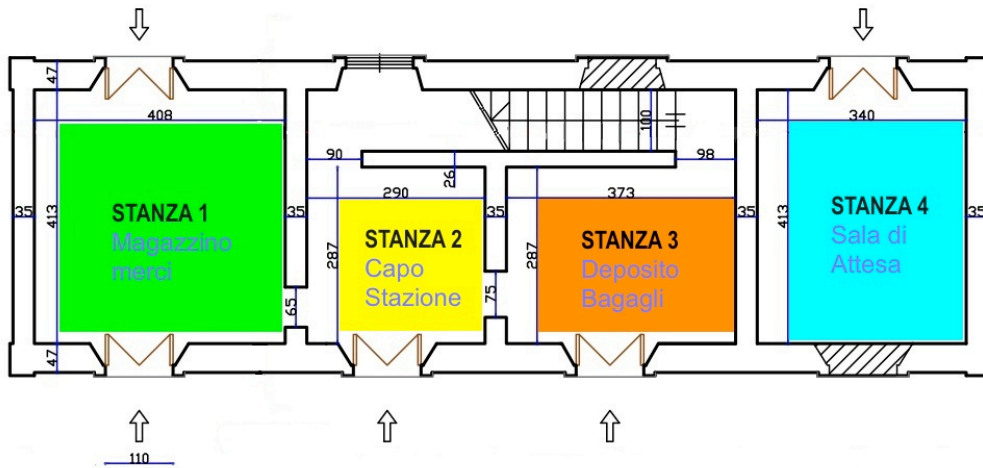

ASSOCIAZIONE "OLD STATION MUSIC"

p. IVA 03440280547
via Tagliamento n.2
06024, Gubbio (PG)
ITALY

PIANO TERRA

PIANO PRIMO

Contact us: info@oldstationmusiccamp.it
tel: 335 12 77 141